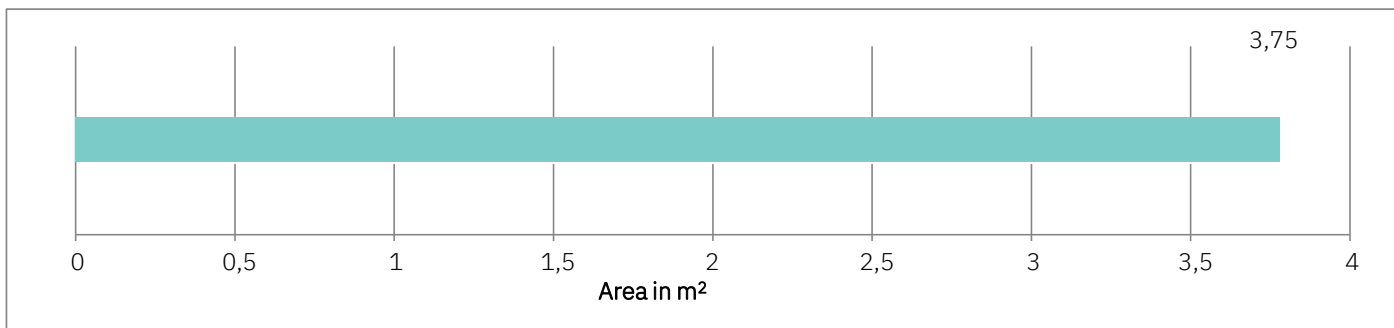

FEASIBILITY CHARTS

Possible dimensions

W min = 300 mm   W max = 1500 mm
H min = 300 mm   H max = 2500 mm

Maximum height possible according to width

with W from 300 to 350 mm	H max = 1670 mm
with W from 351 to 400 mm	H max = 2020 mm
with W from 401 to 1500 mm	H max = 2500 mm